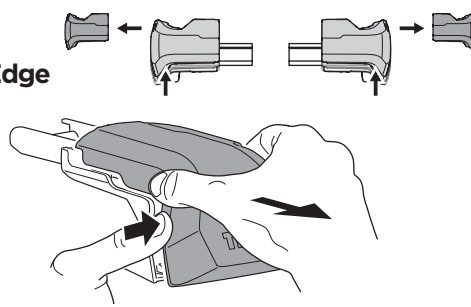

1

Kit 186034

BUICK Encore, 5-dr SUV, 13-
OPEL Mokka, 5-dr SUV, 13-
OPEL Mokka X, 5-dr SUV, 16-
VAUXHALL Mokka, 5-dr SUV, 13-

VAUXHALL Mokka X, 5-dr SUV, 16-

ISO 11154-E

This kit is only for vehicles with flush railing.

1

Evo

Edge

2

3

4

5

2