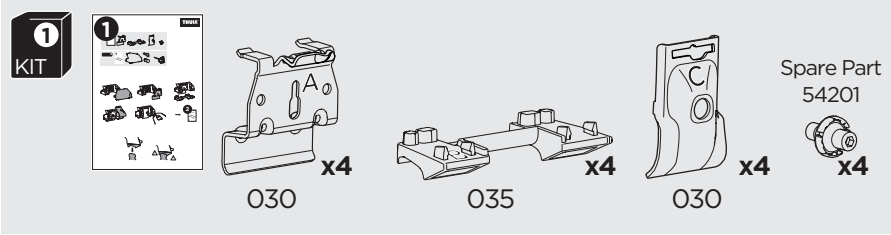

## Kit 186034

BUICK Encore, 5-dr SUV, 13-  
 OPEL Mokka, 5-dr SUV, 13-  
 OPEL Mokka X, 5-dr SUV, 16-  
 VAUXHALL Mokka, 5-dr SUV, 13-

VAUXHALL Mokka X, 5-dr SUV, 16-

ISO 11154-E

This kit is only for vehicles with flush railing.