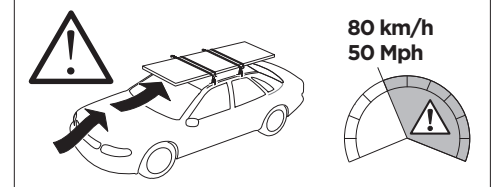

## Kit 186034

BUICK Encore, 5-dr SUV, 13-  
 OPEL Mokka, 5-dr SUV, 13-  
 OPEL Mokka X, 5-dr SUV, 16-  
 VAUXHALL Mokka, 5-dr SUV, 13-

VAUXHALL Mokka X, 5-dr SUV, 16-

ISO 11154-E

This kit is only for vehicles with flush railing.